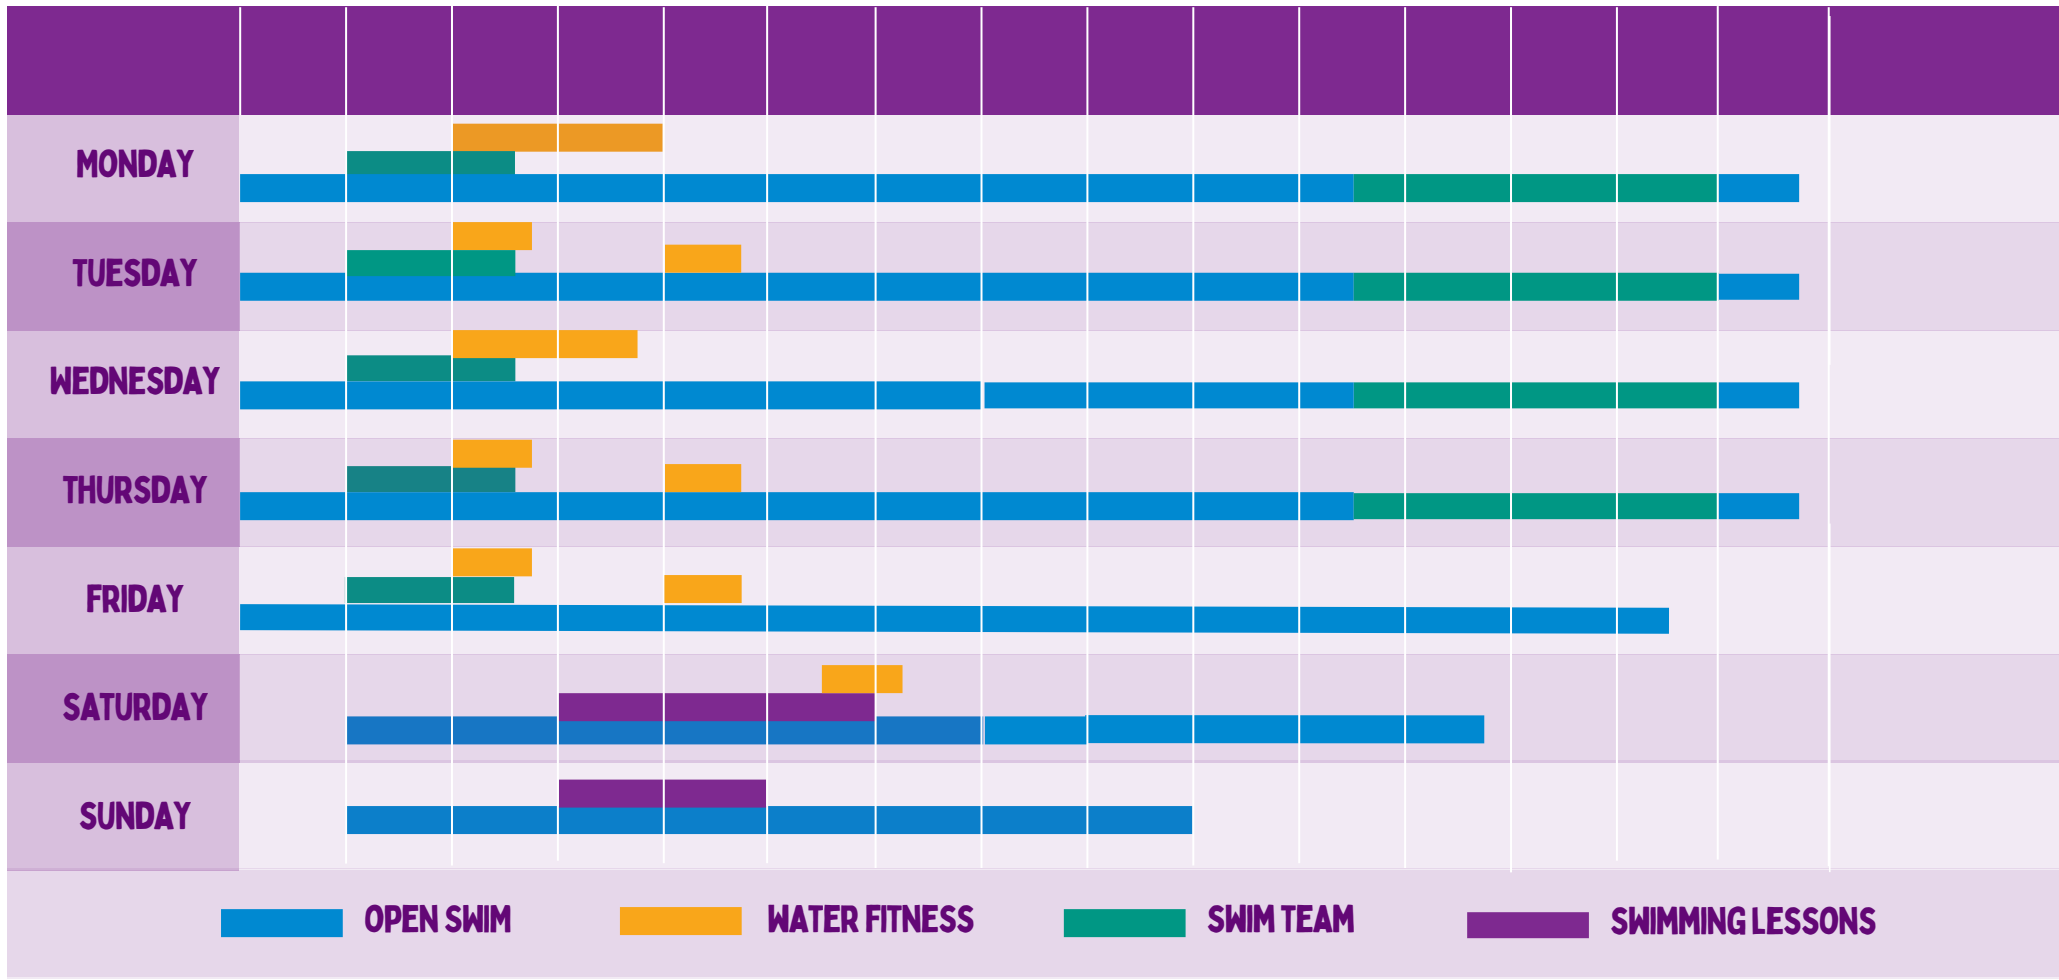

# LAP POOL SCHEDULE

JANUARY 2025- APRIL 2025

- Lap Pool hours
  - 5:30AM - 8:45PM - Mon-Thu
  - 5:30AM - 7:45PM - Fri
  - 7:00AM - 5:45PM - Sat
  - 7:00AM - 3:00PM - Sun
- Lap lanes are first come first serve. Swimmers must share lanes when needed

5:30 AM 7:00 8:00 9:00 10:00 11:00 12 PM 1:00 2:00 3:00 4:00 5:00 6:00 7:00 8:00 9:00

■ OPEN SWIM    
 ■ WATER FITNESS    
 ■ SWIM TEAM    
 ■ SWIMMING LESSONS

The safety of our members is our utmost concern; therefore the Peter Blum Family YMCA enforces set guidelines set forth by the National Lightning Safety Institute during electrical storms. Both Lap and Family pools are closed if thunder or lightning is present in the area. Activities can safely be resumed 30 minutes after the last clap of thunder or the last observed bolt of lightning.

# FAMILY POOL SCHEDULE

JANUARY 2025- APRIL 2025

- Family Pool Hours
  - 7:00AM - 8:00PM - Mon-Thu
  - 7:00AM - 7:45PM - Fri
  - 7:00AM - 5:45PM - Sat
  - 7:00AM - 3:00PM - Sun
- The zero depth entry is open for kids during family pool hours

6 AM 7:00 8:00 9:00 10:00 11:00 12 PM 1:00 2:00 3:00 4:00 5:00 6:00 7:00 8:00 9:00 10:00

The safety of our members is our utmost concern; therefore the Peter Blum Family YMCA enforces set guidelines set forth by the National Lightning Safety Institute during electrical storms. Both Lap and Family pools are closed if thunder or lightning is present in the area. Activities can safely be resumed 30 minutes after the last clap of thunder or the last observed bolt of lightning.