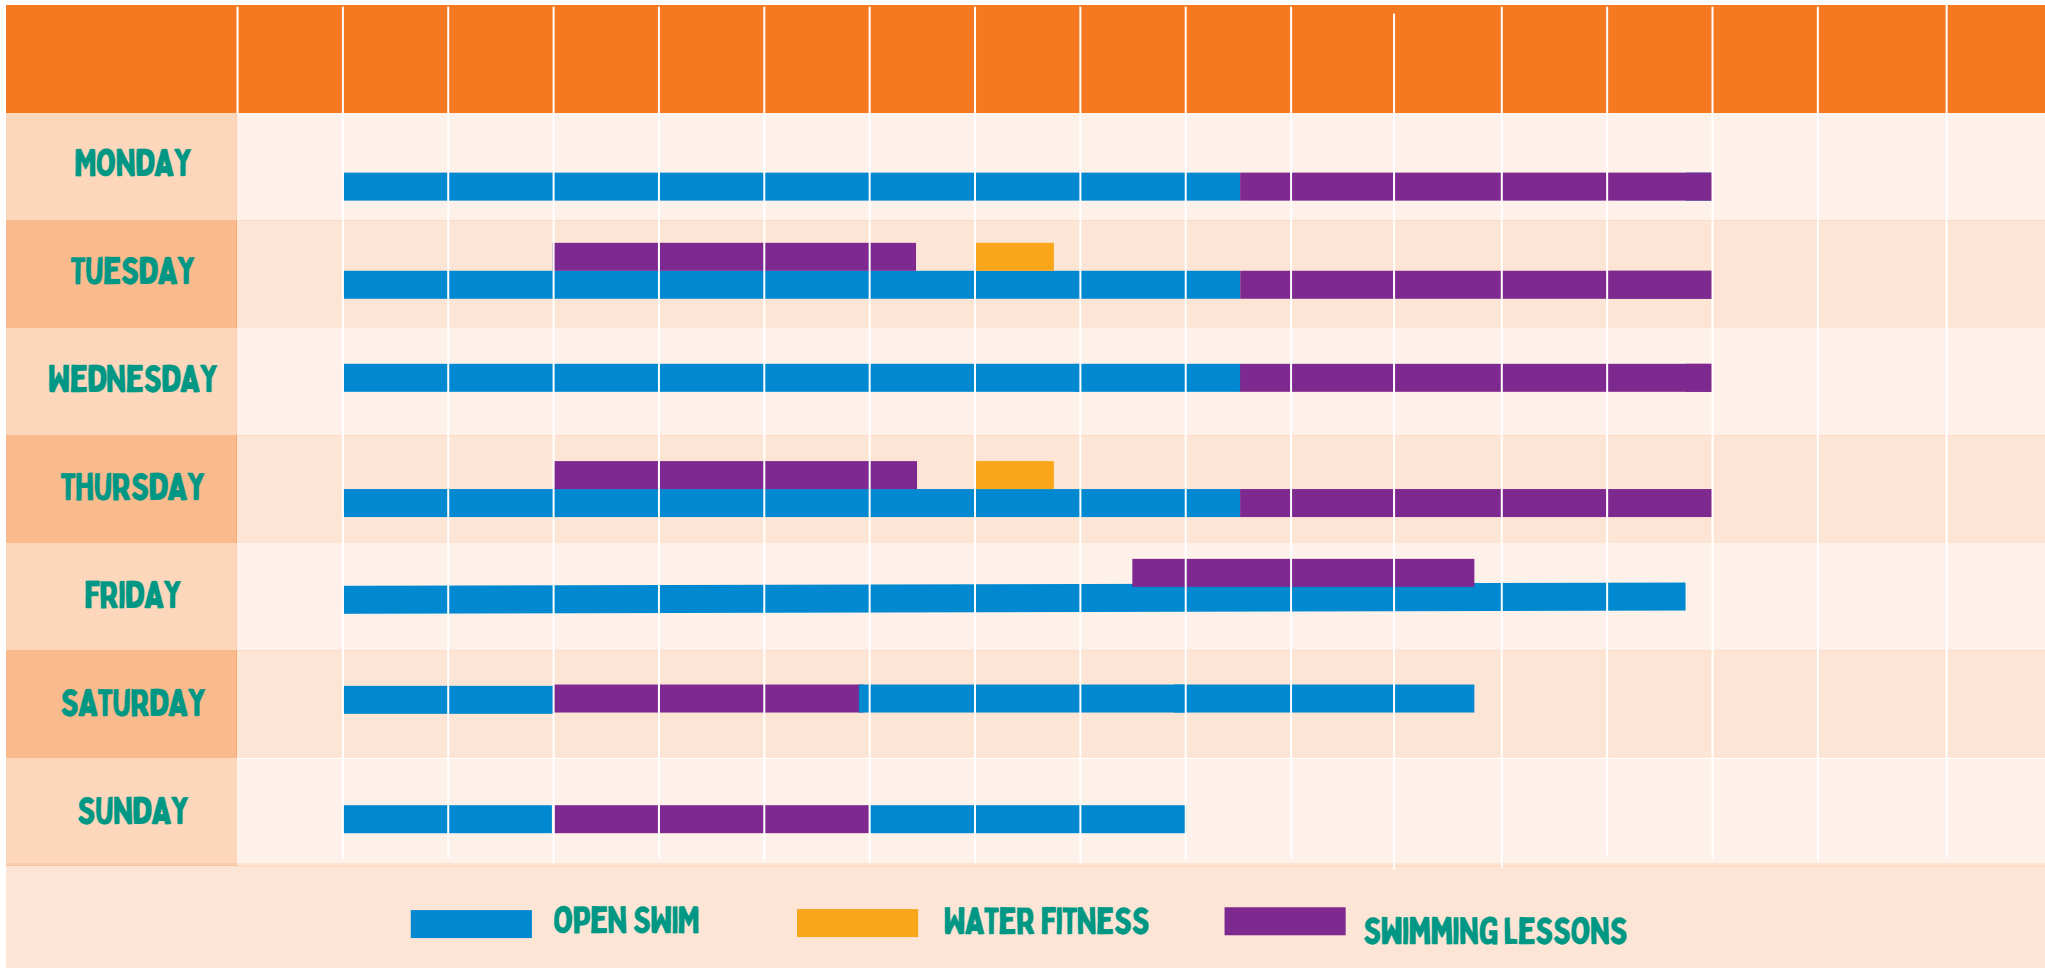

# LAP POOL SCHEDULE

JANUARY 2025- APRIL 2025

- Lap Pool hours
  - 5:30AM - 8:45PM - Mon-Thu
  - 5:30AM - 7:45PM - Fri
  - 7:00AM - 5:45PM - Sat
  - 7:00AM - 3:00PM - Sun
- Lap lanes are first come first serve. Swimmers must share lanes when needed

5:30 AM 7:00 8:00 9:00 10:00 11:00 12 PM 1:00 2:00 3:00 4:00 5:00 6:00 7:00 8:00 9:00

■ OPEN SWIM    
 ■ WATER FITNESS    
 ■ SWIM TEAM    
 ■ SWIMMING LESSONS

The safety of our members is our utmost concern; therefore the Peter Blum Family YMCA enforces set guidelines set forth by the National Lightning Safety Institute during electrical storms. Both Lap and Family pools are closed if thunder or lightning is present in the area. Activities can safely be resumed 30 minutes after the last clap of thunder or the last observed bolt of lightning.

# FAMILY POOL SCHEDULE

JANUARY 2025- APRIL 2025

- Family Pool Hours
  - 7:00AM - 8:00PM - Mon-Thu
  - 7:00AM - 7:45PM - Fri
  - 7:00AM - 5:45PM - Sat
  - 7:00AM - 3:00PM - Sun
- The zero depth entry is open for kids during family pool hours

6 AM 7:00 8:00 9:00 10:00 11:00 12 PM 1:00 2:00 3:00 4:00 5:00 6:00 7:00 8:00 9:00 10:00

The safety of our members is our utmost concern; therefore the Peter Blum Family YMCA enforces set guidelines set forth by the National Lightning Safety Institute during electrical storms. Both Lap and Family pools are closed if thunder or lightning is present in the area. Activities can safely be resumed 30 minutes after the last clap of thunder or the last observed bolt of lightning.