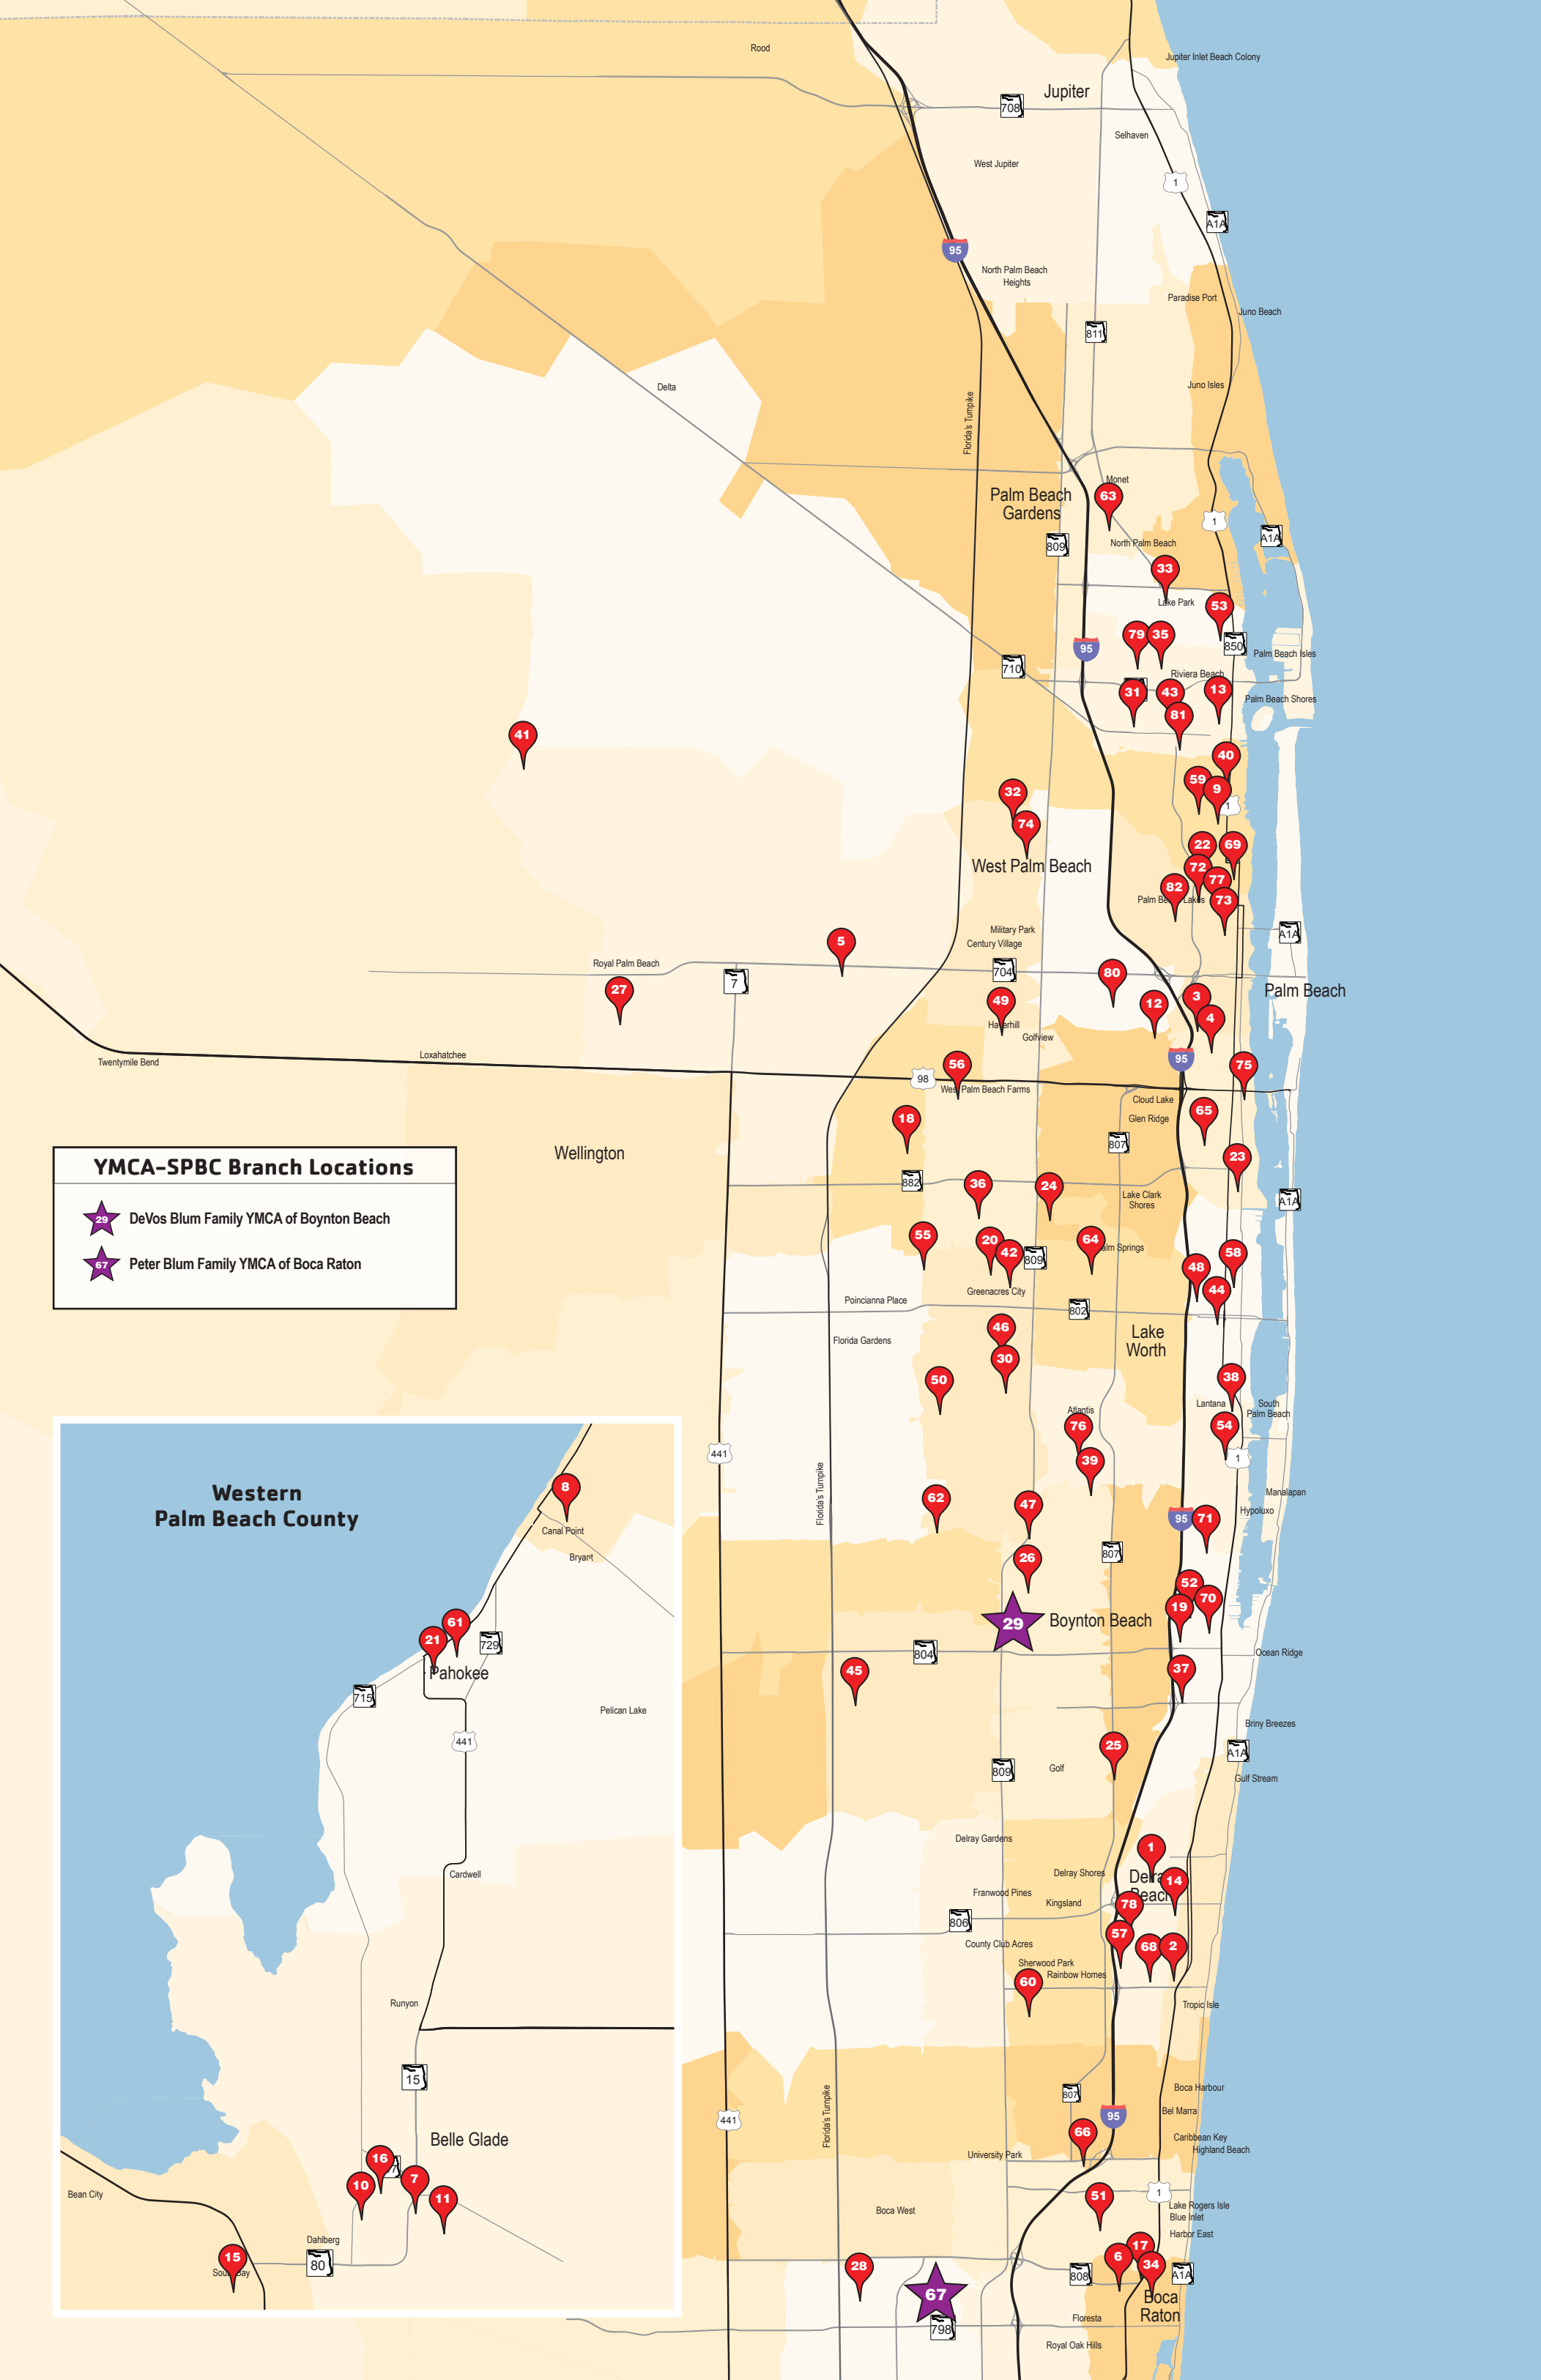

YMCA-SPBC Branch Locations

- DeVos Blum Family YMCA of Boynton Beach
- Peter Blum Family YMCA of Boca Raton